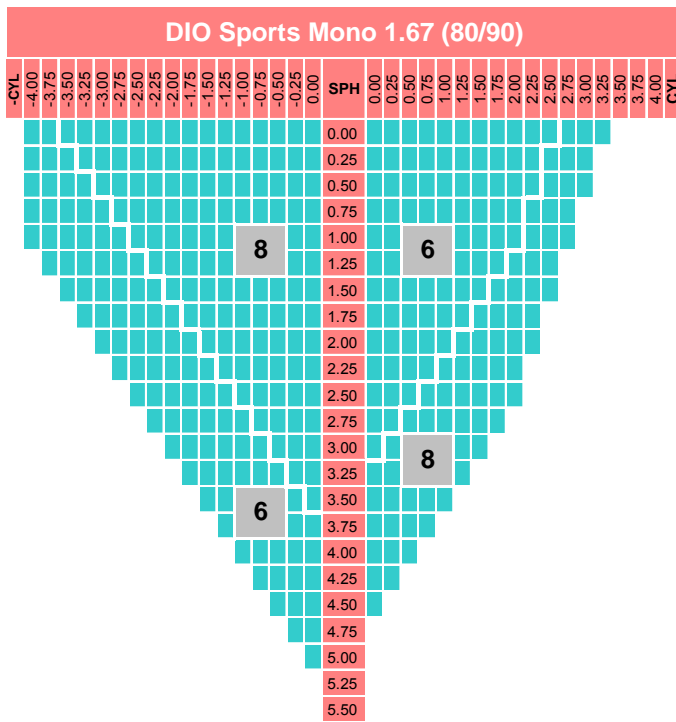

## Specification

Material	MR7	UV cut off (nm)	400
Refractive Index	1.665	Base curve	6/8BC
Gravity	1.35	Max Diameters (mm)	80
Abbe Value	32	Color	Clear

## Power Chart

## Lens Marking Layout