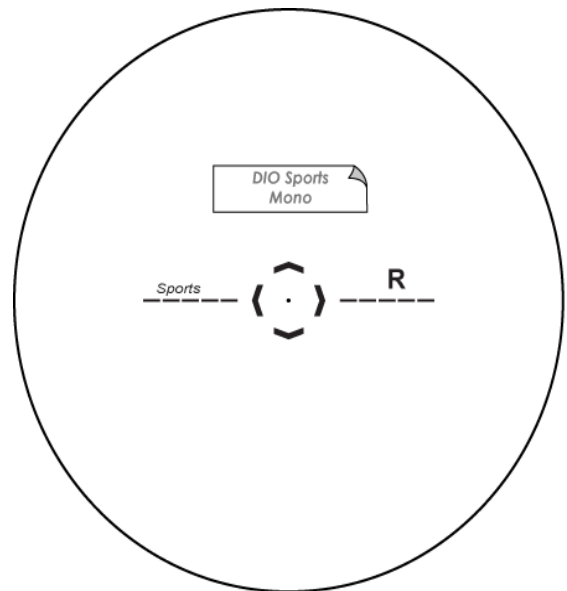

## Specification

Material	MR7	UV cut off (nm)	400
Refractive Index	1.665	Base curve	6/8BC
Gravity	1.35	Max Diameters (mm)	80
Abbe Value	32	Color	Clear

## Lens Features

- Spherical SV freeform design
- As-worn prescription optimization with 0.01D
- A precise spherical SV high curve lens
- Multi AR coating with EMI

## Power Chart

## Lens Marking Layout