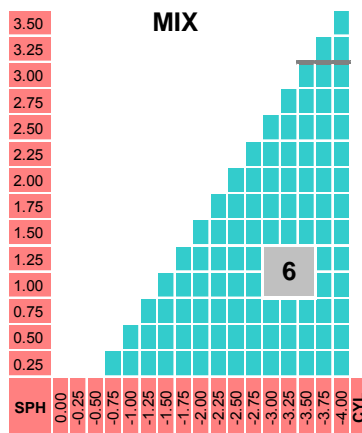

## Specification

Material	MR7	UV cut off (nm)	400
Refractive Index	1.665	Base curve	6/8BC
Gravity	1.35	Max Diameters (mm)	80
Abbe Value	32	Color	Clear

## Power Chart

## Lens Marking Layout

## Add-on Features

- Precal
- Remote Edging
- Special thickness
- Rx compensation
- Decentration
- Hi cylinder (4-6)
- Prism ( $\leq 4 \Delta$ )
- Mirror coating
- Tinting

80R

Decentration = 10mm

Index = 1.530